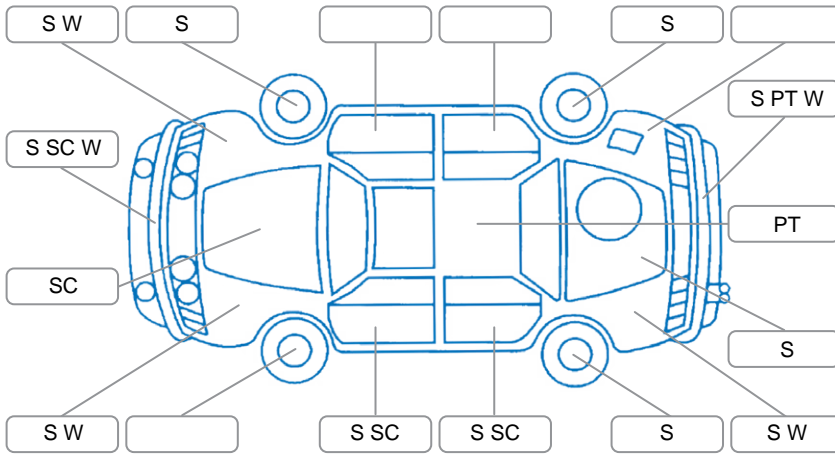

Report ID:	28,082,907	Version:	2
Created:	09 Apr 2026		

Make:	Toyota	Model:	Rav4
Body Style:	SUV	Year:	2006
Rego No.:	DGH441	Rego Expiry:	04 May 2026
WoF Expiry:	16 Mar 2027	Odometer:	251,692 Kms
Good No.:	28082907	VIN:	JTMBD31VX05020140
Next Service:	252,000	Service History:	Yes

### Key

S = Scratch    R = Rust    C = Crack    \* = Decals    W = Significant scuffs  
 D = Dent    PT = Paint defect    P = Pin dent    SC = Stone Chips

Note: some defects and blemishes may not be displayed in the diagram