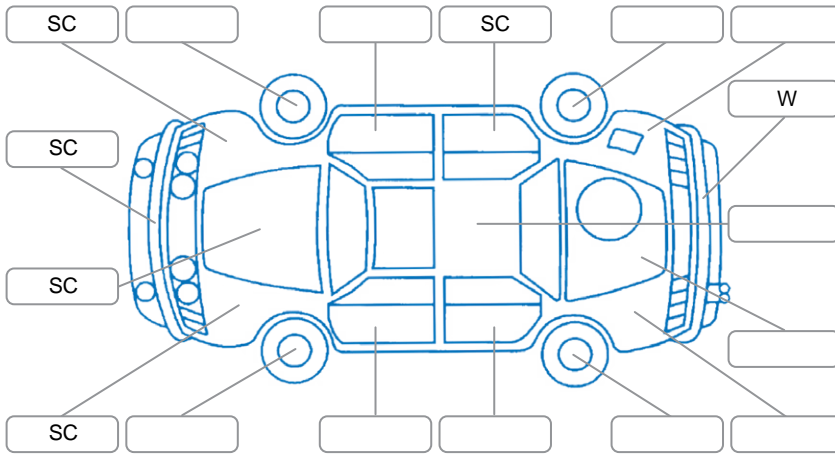

Report ID:	28,082,832	Version:	2
Created:	31 Mar 2026		

Make:	Honda	Model:	CRV
Body Style:	SUV	Year:	2019
Rego No.:	NCJ435	Rego Expiry:	28 Jul 2026
WoF Expiry:	14 Apr 2027	Odometer:	218,357 Kms
Good No.:	28082832	VIN:	MRHRW1840KP060581
Next Service:	31/3/27 or 228300kms	Service History:	No

Key
 S = Scratch R = Rust C = Crack * = Decals W = Significant scuffs
 D = Dent PT = Paint defect P = Pin dent SC = Stone Chips

Note: some defects and blemishes may not be displayed in the diagram

Body Inspection Comments