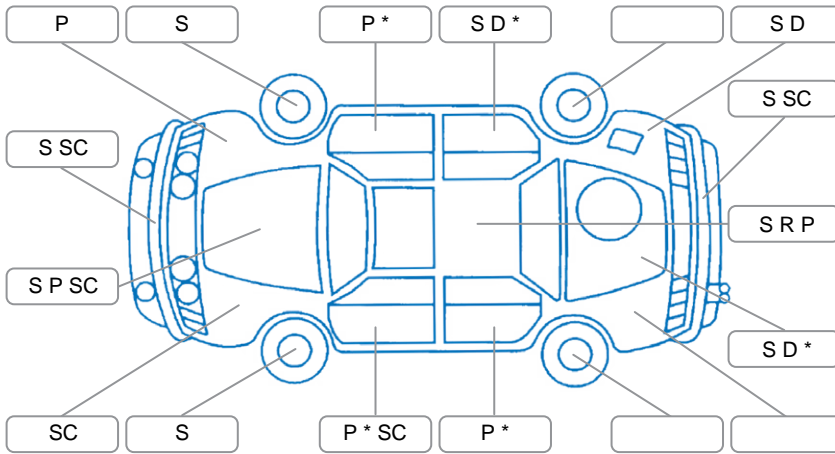

Report ID:	28,082,799	Version:	1
Created:	30 Mar 2026		

Make:	Nissan	Model:	Caravan
Body Style:	Van	Year:	2011
Rego No.:	RMP463	Rego Expiry:	01 Jul 2026
WoF Expiry:	21 Jan 2027	Odometer:	235,450 Kms
Good No.:	28082799	VIN:	7AT0DH06X17044584
Next Service:	236,000kms	Service History:	No

**Key**  
 S = Scratch    R = Rust    C = Crack    \* = Decals    W = Significant scuffs  
 D = Dent    PT = Paint defect    P = Pin dent    SC = Stone Chips

Note: some defects and blemishes may not be displayed in the diagram

### Body Inspection Comments

Tailgate trim cracked.

Conditions During Body Inspection

Dry