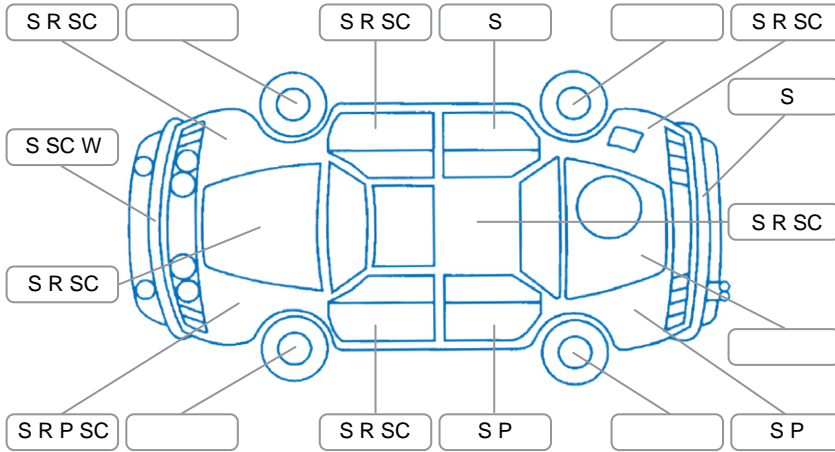

Report ID:	28,082,768	Version:	1
Created:	27 Mar 2026		

Make:	Hyundai	Model:	I30
Body Style:	Wagon	Year:	2015
Rego No.:	PGK62	Rego Expiry:	29 Oct 2026
WoF Expiry:	28 May 2026	Odometer:	300,738 Kms
Good No.:	28082768	VIN:	TMAD281UMEJ063623
Next Service:	310708	Service History:	No

**Key**

S = Scratch    R = Rust    C = Crack    \* = Decals    W = Significant scuffs  
 D = Dent    PT = Paint defect    P = Pin dent    SC = Stone Chips

Note: some defects and blemishes may not be displayed in the diagram

**Body Inspection Comments**

Stone chips in windscreen

Conditions During Body Inspection

Wet

**Under Carriage and Under Bonnet Inspection Comments**

Oil leak

**Interior Comments**

Seats:	Average
Carpets:	Average
Panels:	Average
Dashboard:	Average