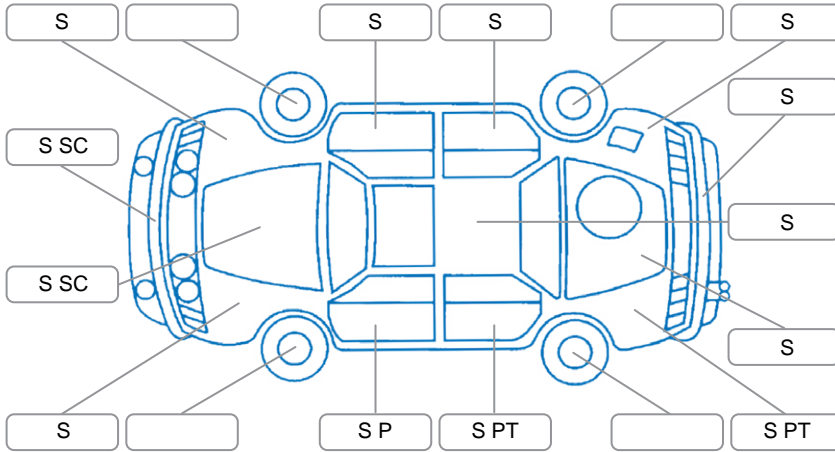

Report ID:	28,082,747	Version:	1
Created:	09 Apr 2026		

Make:	Mitsubishi	Model:	Eclipse Cross
Body Style:	SUV	Year:	2021
Rego No.:	LCG7S	Rego Expiry:	29 Jun 2026
WoF Expiry:	22 Apr 2027	Odometer:	60,390 Kms
Good No.:	28082747	VIN:	JMFXTGK1WMZ001217
Next Service:	70,000	Service History:	No

Key

S = Scratch R = Rust C = Crack * = Decals W = Significant scuffs
 D = Dent PT = Paint defect P = Pin dent SC = Stone Chips

Note: some defects and blemishes may not be displayed in the diagram

Body Inspection Comments