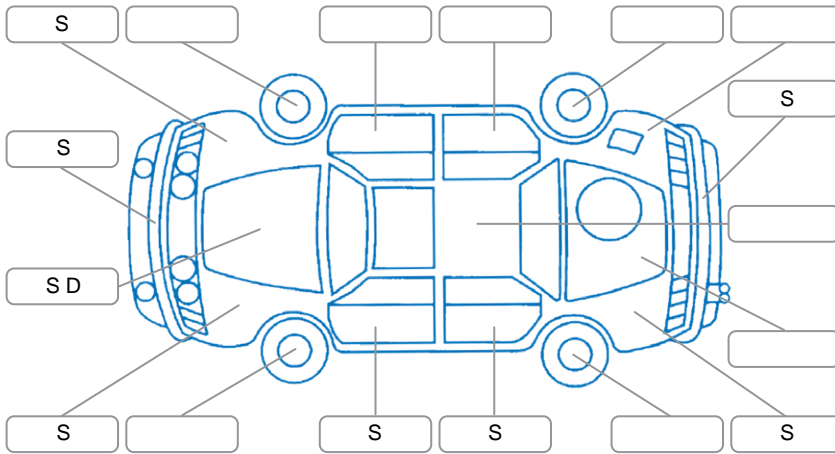

Key
 S = Scratch R = Rust C = Crack * = Decals W = Significant scuffs
 D = Dent PT = Paint defect P = Pin dent SC = Stone Chips

Note: some defects and blemishes may not be displayed in the diagram

Body Inspection Comments

Average

Conditions During Body Inspection Dry

Under Carriage and Under Bonnet Inspection Comments

Engine check light is on.
 Visible oil leaks.

Interior Comments

Seats:	Average
Carpets:	Average
Panels:	Average
Dashboard:	Average