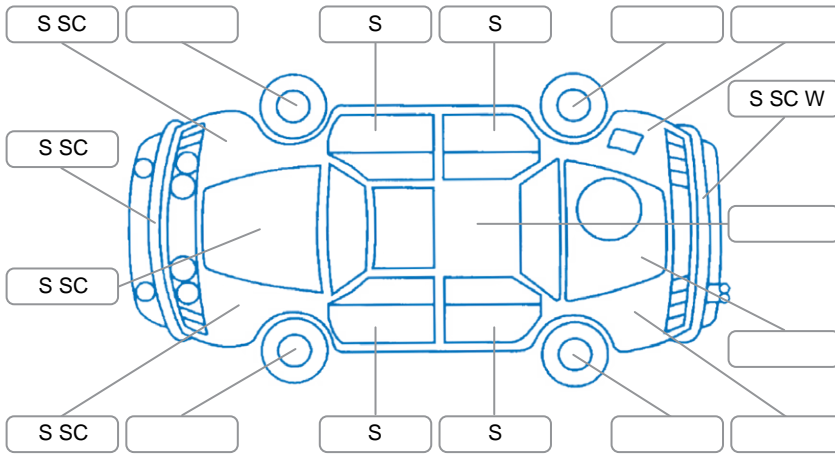

Report ID:	28,082,618	Version:	1
Created:	18 Apr 2026		

Make:	Volkswagen	Model:	Golf
Body Style:	Wagon	Year:	2014
Rego No.:	QAM318	Rego Expiry:	09 Jun 2026
WoF Expiry:		Odometer:	121,730 Kms
Good No.:	28082618	VIN:	WVWZZZAUZEP572445
Next Service:	121730	Service History:	Yes

Key

S = Scratch R = Rust C = Crack * = Decals W = Significant scuffs
 D = Dent PT = Paint defect P = Pin dent SC = Stone Chips

Note: some defects and blemishes may not be displayed in the diagram

Body Inspection Comments

Conditions During Body Inspection

Dry

Under Carriage and Under Bonnet Inspection Comments

Interior Comments

Seats:	marks
Carpets:	Average
Panels:	Average
Dashboard:	Average

General Comments

Road Conditions During Test Drive	Dry	
Engine Timing Mechanism	Cambelt	
Evidence of Cam Belt Replacement	<input type="checkbox"/> Yes	<input checked="" type="checkbox"/> No
Inspected by:	Gary Adams	
Published by:	Casey Lewis	
Inspection Date:	02 Apr 2026	