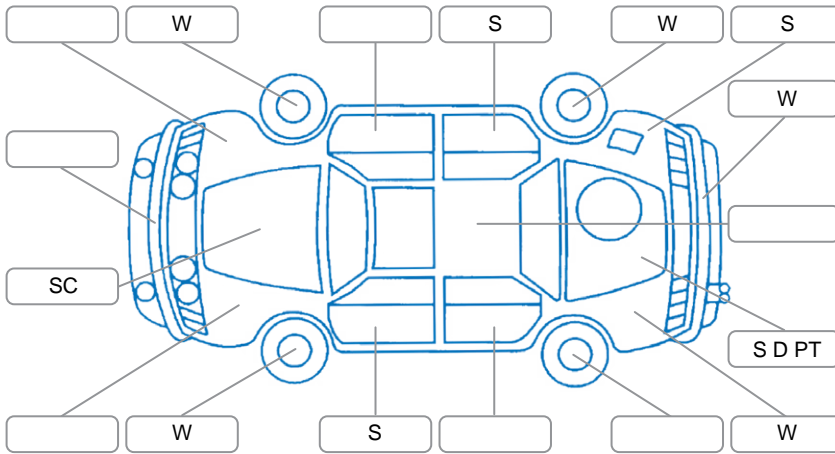

Report ID:	28,082,570	Version:	1
Created:	17 Apr 2026		

Make:	Mini	Model:	Crossover
Body Style:	Wagon	Year:	2014
Rego No.:	NSD272	Rego Expiry:	24 Sep 2026
WoF Expiry:	17 Apr 2027	Odometer:	134,950 Kms
Good No.:	28082570	VIN:	WMWZB32070WL97779
Next Service:	144900	Service History:	No

**Key**  
 S = Scratch    R = Rust    C = Crack    \* = Decals    W = Significant scuffs  
 D = Dent    PT = Paint defect    P = Pin dent    SC = Stone Chips

Note: some defects and blemishes may not be displayed in the diagram