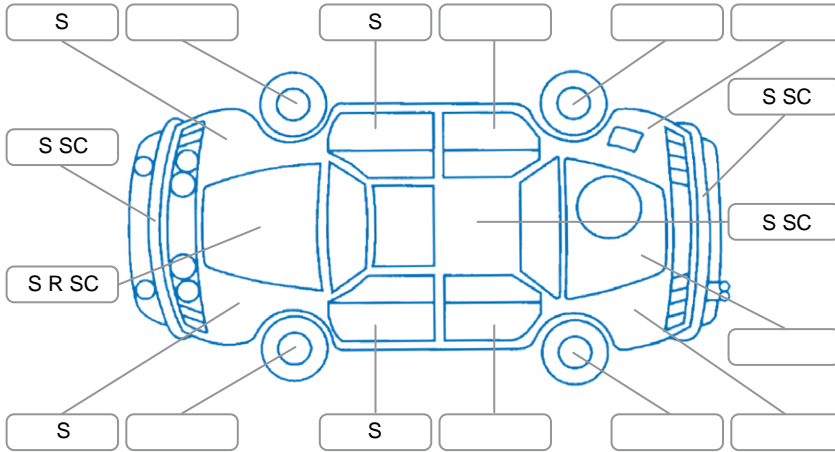

Report ID:	28,082,504	Version:	1
Created:	14 Apr 2026		

Make:	Hyundai	Model:	Ix35
Body Style:	SUV	Year:	2013
Rego No.:	HAQ282	Rego Expiry:	19 Aug 2026
WoF Expiry:	03 Apr 2027	Odometer:	82,957 Kms
Good No.:	28082504	VIN:	KMHJU81VSDU740176
Next Service:	92,000	Service History:	Yes

Key

S = Scratch R = Rust C = Crack * = Decals W = Significant scuffs
 D = Dent PT = Paint defect P = Pin dent SC = Stone Chips

Note: some defects and blemishes may not be displayed in the diagram

Body Inspection Comments