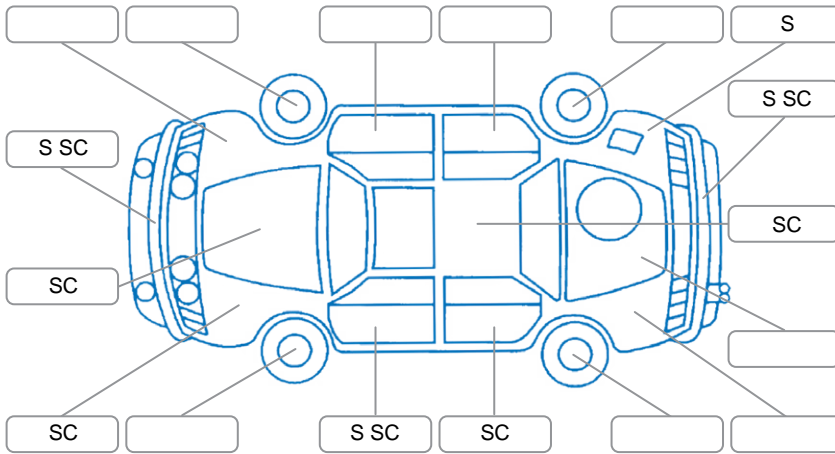

Report ID:	28,082,472	Version:	1
Created:	16 Apr 2026		

Make:	Toyota	Model:	Corolla
Body Style:	Wagon	Year:	2019
Rego No.:	QWD107	Rego Expiry:	07 Apr 2026
WoF Expiry:	29 Apr 2027	Odometer:	50,004 Kms
Good No.:	28082472	VIN:	7AT0H607X24210190
Next Service:	58000	Service History:	No

**Key**  
 S = Scratch    R = Rust    C = Crack    \* = Decals    W = Significant scuffs  
 D = Dent    PT = Paint defect    P = Pin dent    SC = Stone Chips

Note: some defects and blemishes may not be displayed in the diagram