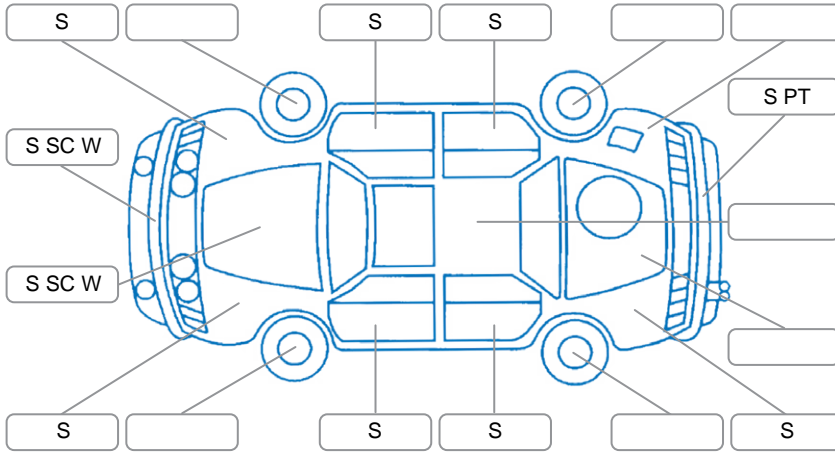

Report ID:	28,082,429	Version:	1
Created:	20 Apr 2026		

Make:	Mazda	Model:	Atenza
Body Style:	Hatchback	Year:	2003
Rego No.:	BSF237	Rego Expiry:	02 Jul 2026
WoF Expiry:	04 Sep 2026	Odometer:	170,319 Kms
Good No.:	28082429	VIN:	7A8C1390704110965
Next Service:	180000	Service History:	No

Key

S = Scratch R = Rust C = Crack * = Decals W = Significant scuffs
 D = Dent PT = Paint defect P = Pin dent SC = Stone Chips

Note: some defects and blemishes may not be displayed in the diagram

Body Inspection Comments

Conditions During Body Inspection: Dry

Under Carriage and Under Bonnet Inspection Comments

Interior Comments

Seats:	Average
Carpets:	Average
Panels:	Average
Dashboard:	Average

General Comments

Road Conditions During Test Drive	Dry	
Engine Timing Mechanism	Timing Chain	
Evidence of Cam Belt Replacement	<input type="checkbox"/> Yes <input type="checkbox"/> No	Kms
Inspected by:	Robert Rankin	
Published by:	Luke Saunders	
Inspection Date:	30 Mar 2026	