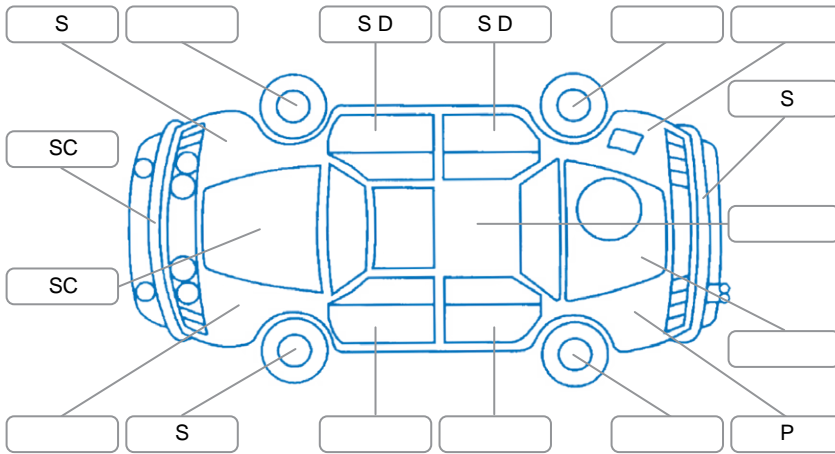

Key
 S = Scratch R = Rust C = Crack * = Decals W = Significant scuffs
 D = Dent PT = Paint defect P = Pin dent SC = Stone Chips

Note: some defects and blemishes may not be displayed in the diagram

Body Inspection Comments

Conditions During Body Inspection: Dry

Under Carriage and Under Bonnet Inspection Comments

Interior Comments

Seats:	Good
Carpets:	Good
Panels:	Good
Dashboard:	Good

General Comments

Road Conditions During Test Drive	Dry	
Engine Timing Mechanism	Cambelt	
Evidence of Cam Belt Replacement	<input type="checkbox"/> Yes	<input checked="" type="checkbox"/> No
Inspected by:	Kris Milne	
Published by:	Melissa Wilson	
Inspection Date:	31 Mar 2026	