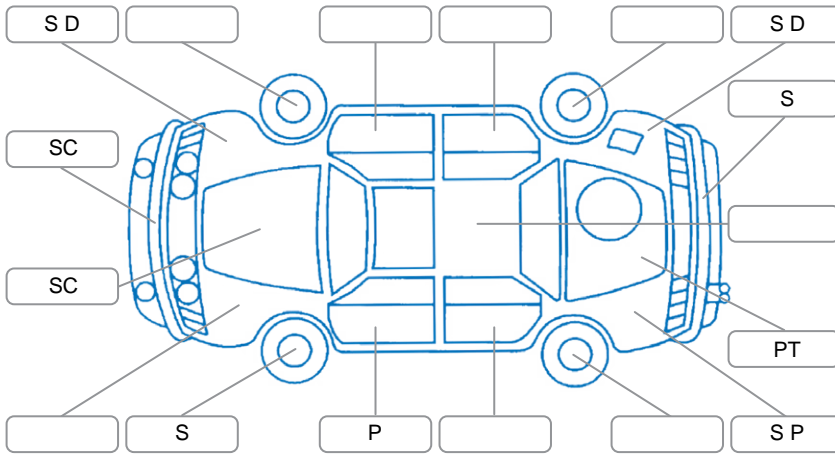

Report ID:	28,082,251	Version:	1
Created:	30 Mar 2026		

Make:	Honda	Model:	Civic
Body Style:	Sedan	Year:	2007
Rego No.:	QAC195	Rego Expiry:	27 Jan 2027
WoF Expiry:	11 May 2026	Odometer:	136,096 Kms
Good No.:	28082251	VIN:	7AT08G0WX23200370
Next Service:	136,800kms	Service History:	No

**Key**  
 S = Scratch    R = Rust    C = Crack    \* = Decals    W = Significant scuffs  
 D = Dent    PT = Paint defect    P = Pin dent    SC = Stone Chips

Note: some defects and blemishes may not be displayed in the diagram

### Body Inspection Comments

Front bar fitting poorly.

Conditions During Body Inspection    Dry