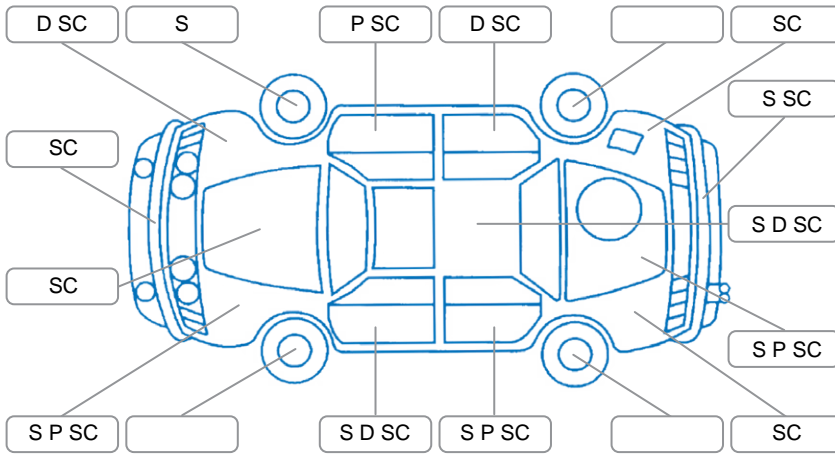

Report ID:	28,082,214	Version:	2
Created:	01 Apr 2026		

Make:	Holden	Model:	Captiva 7
Body Style:	SUV	Year:	2008
Rego No.:	ETW748	Rego Expiry:	15 Aug 2026
WoF Expiry:	06 Jan 2027	Odometer:	210,697 Kms
Good No.:	28082214	VIN:	KL3CD26GJ8H311275
Next Service:	220, 698 Kms	Service History:	Yes

Key

S = Scratch R = Rust C = Crack * = Decals W = Significant scuffs
 D = Dent PT = Paint defect P = Pin dent SC = Stone Chips

Note: some defects and blemishes may not be displayed in the diagram

Body Inspection Comments

Paint defect on LH mirror.
 Stone chip in windscreen.

Conditions During Body Inspection Dry

Under Carriage and Under Bonnet Inspection Comments

RF shock absorber seepage.

Interior Comments

Seats:	Good
Carpets:	Good
Panels:	Poor, Hole in roof lining
Dashboard:	Good