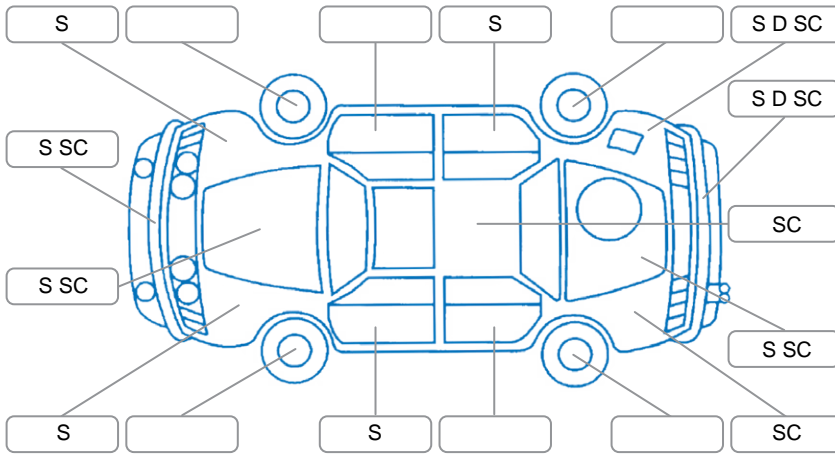

Report ID:	28,082,185	Version:	1
Created:	21 Apr 2026		

Make:	Nissan	Model:	Navara
Body Style:	Utility	Year:	2013
Rego No.:	HAD428	Rego Expiry:	01 May 2026
WoF Expiry:	16 Feb 2027	Odometer:	368,928 Kms
Good No.:	28082185	VIN:	MNTVCGD40A0004028
Next Service:	378935	Service History:	No

Key
 S = Scratch R = Rust C = Crack * = Decals W = Significant scuffs
 D = Dent PT = Paint defect P = Pin dent SC = Stone Chips

Note: some defects and blemishes may not be displayed in the diagram

Body Inspection Comments

Minor stonechips on windscreen

Conditions During Body Inspection

Dry

Under Carriage and Under Bonnet Inspection Comments

Rear wheel drive

Interior Comments

Seats:	Good
Carpets:	Good
Panels:	Good
Dashboard:	Good