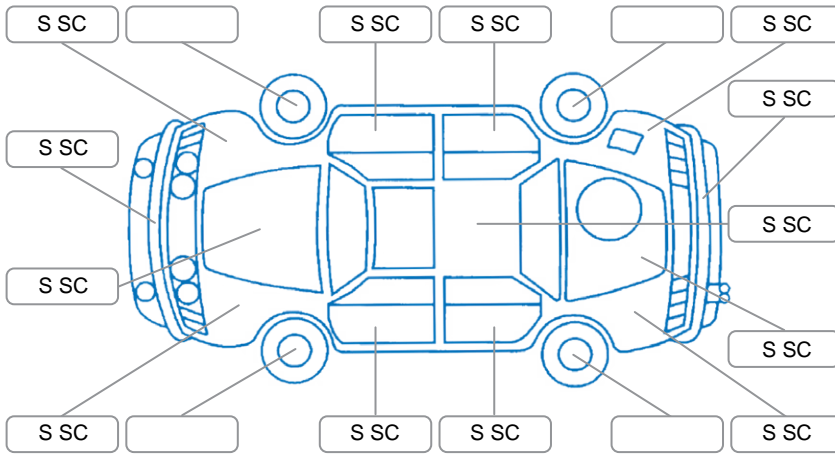

Report ID:	28,082,042	Version:	1
Created:	29 Mar 2026		

Make:	Nissan	Model:	Tiida
Body Style:	Sedan	Year:	2012
Rego No.:	MQT919	Rego Expiry:	07 May 2026
WoF Expiry:	17 May 2026	Odometer:	165,554 Kms
Good No.:	28082042	VIN:	7AT0DH78X19312954
Next Service:	due	Service History:	No

Key

S = Scratch R = Rust C = Crack * = Decals W = Significant scuffs
 D = Dent PT = Paint defect P = Pin dent SC = Stone Chips

Note: some defects and blemishes may not be displayed in the diagram

Body Inspection Comments

Headlights dull/reverse camera not working/aircon blow warm

Conditions During Body Inspection

Dry

Under Carriage and Under Bonnet Inspection Comments

2wd/major engine oil leakk

Interior Comments

Seats:	Average
Carpets:	Average
Panels:	Average
Dashboard:	Average