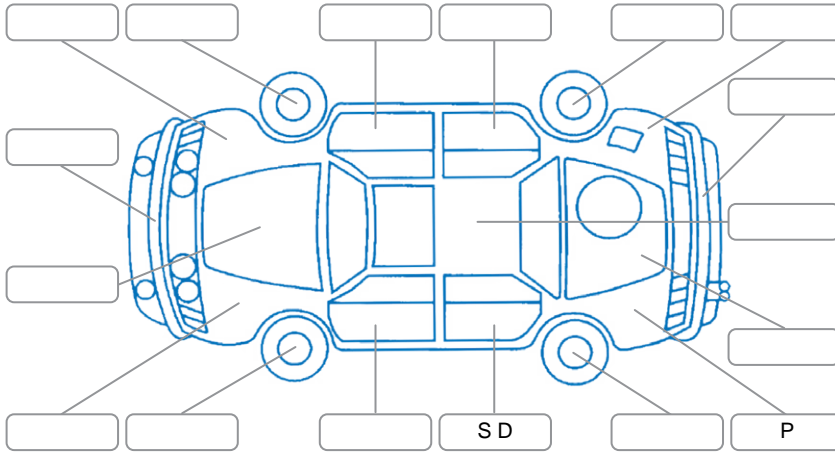

Key

S = Scratch R = Rust C = Crack * = Decals W = Significant scuffs
 D = Dent PT = Paint defect P = Pin dent SC = Stone Chips

Note: some defects and blemishes may not be displayed in the diagram

Body Inspection Comments

Left front tyre sidewall damage

Conditions During Body Inspection

Dry

Under Carriage and Under Bonnet Inspection Comments

Interior Comments

Seats:	Good
Carpets:	Good
Panels:	Good
Dashboard:	Good

General Comments