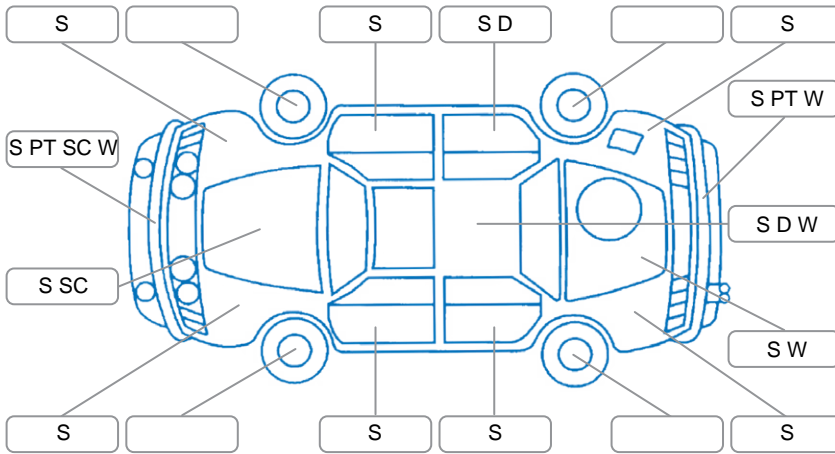

Report ID:	28,081,901	Version:	3
Created:	14 Apr 2026		

Make:	LDV	Model:	G10
Body Style:	Van	Year:	2017
Rego No.:	KZP860	Rego Expiry:	14 Apr 2026
WoF Expiry:	09 Feb 2027	Odometer:	167,326 Kms
Good No.:	28081901	VIN:	LSKG4BL12HA074555
Next Service:	171000km	Service History:	Yes

**Key**  
 S = Scratch    R = Rust    C = Crack    \* = Decals    W = Significant scuffs  
 D = Dent    PT = Paint defect    P = Pin dent    SC = Stone Chips

Note: some defects and blemishes may not be displayed in the diagram