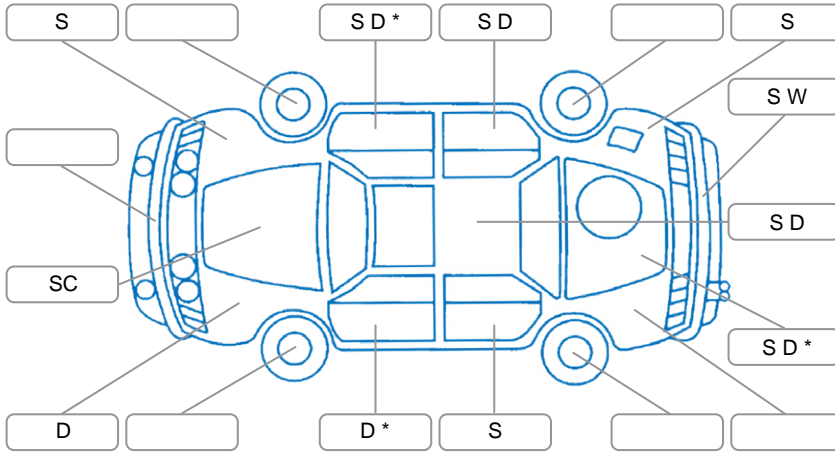

Report ID:	28,081,827	Version:	3
Created:	29 Apr 2026		

Make:	Nissan	Model:	Navara
Body Style:	Utility	Year:	2021
Rego No.:	NQZ180	Rego Expiry:	21 Jun 2026
WoF Expiry:	05 Sep 2026	Odometer:	115,611 Kms
Good No.:	28081827	VIN:	MNTCBAD23A0001626
Next Service:	119000	Service History:	Yes

Key

S = Scratch R = Rust C = Crack * = Decals W = Significant scuffs
 D = Dent PT = Paint defect P = Pin dent SC = Stone Chips

Note: some defects and blemishes may not be displayed in the diagram

Body Inspection Comments

Windscreen stone chip outside cva
 tow ball missing

Conditions During Body Inspection

Under Carriage and Under Bonnet Inspection Comments

Interior Comments

Seats:	Good
Carpets:	driver side carpet torn
Panels:	Good
Dashboard:	Good