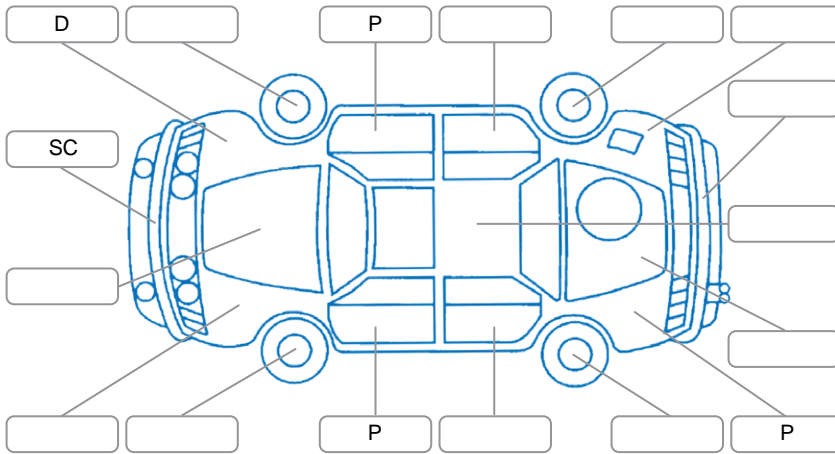

Key

S = Scratch R = Rust C = Crack * = Decals W = Significant scuffs
 D = Dent PT = Paint defect P = Pin dent SC = Stone Chips

Note: some defects and blemishes may not be displayed in the diagram

Body Inspection Comments

Conditions During Body Inspection: Dry Wet

Under Carriage and Under Bonnet Inspection Comments

Interior Comments

Seats:	Good
Carpets:	Good
Panels:	Good
Dashboard:	Good

General Comments

Road Conditions During Test Drive	Dry	
Engine Timing Mechanism	Timing Chain	
Evidence of Cam Belt Replacement	<input type="checkbox"/> Yes <input type="checkbox"/> No	Kms
Inspected by:	LukaAjitvan Woerden	
Published by:	LukaAjitvan Woerden	
Inspection Date:	27 Mar 2026	