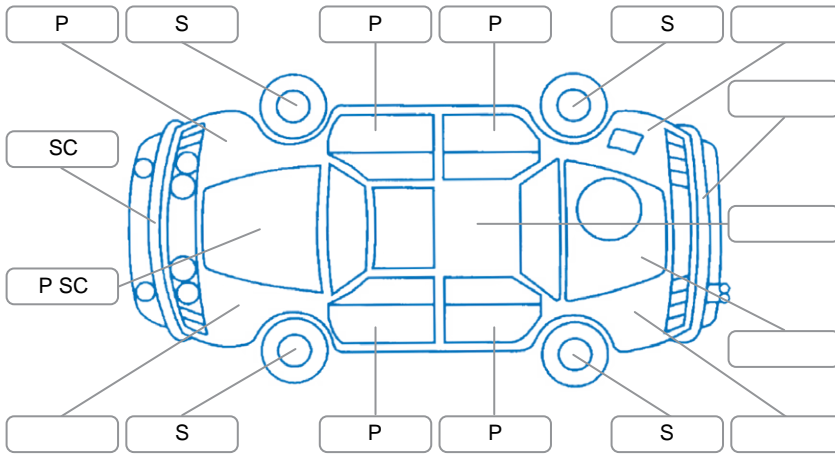

Report ID:	28,081,681	Version:	2
Created:	22 Apr 2026		

Make:	Toyota	Model:	Rav4
Body Style:	SUV	Year:	2014
Rego No.:	HJS74	Rego Expiry:	24 Jul 2026
WoF Expiry:	22 Apr 2027	Odometer:	260,361 Kms
Good No.:	28081681	VIN:	JTMDAREV30D044204
Next Service:	268,000kms	Service History:	No

Key
 S = Scratch R = Rust C = Crack * = Decals W = Significant scuffs
 D = Dent PT = Paint defect P = Pin dent SC = Stone Chips

Note: some defects and blemishes may not be displayed in the diagram

Body Inspection Comments

Conditions During Body Inspection: Dry

Under Carriage and Under Bonnet Inspection Comments

Interior Comments

Seats:	Average
Carpets:	Good
Panels:	Good
Dashboard:	steering wheel worn.

General Comments

Road Conditions During Test Drive	Dry	
Engine Timing Mechanism	Timing Chain	
Evidence of Cam Belt Replacement	<input type="checkbox"/> Yes <input type="checkbox"/> No	Kms
Inspected by:	LukaAjitvan Woerden	
Published by:	Cody O'Neill	
Inspection Date:	16 Apr 2026	