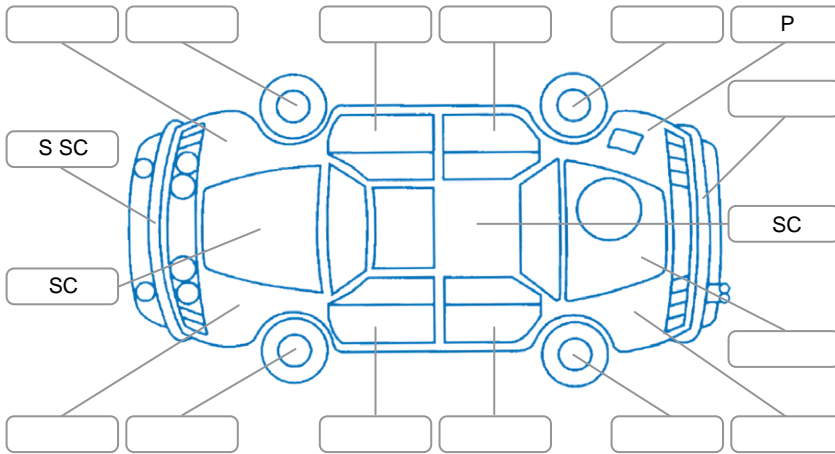

Report ID:	28,081,668	Version:	3
Created:	10 Apr 2026		

Make:	Toyota	Model:	Corolla
Body Style:	Sedan	Year:	2018
Rego No.:	LCN617	Rego Expiry:	08 Jan 2027
WoF Expiry:	15 Apr 2027	Odometer:	46,833 Kms
Good No.:	28081668	VIN:	MR053REH205297930
Next Service:	53,000 Kms	Service History:	Yes

**Key**  
 S = Scratch    R = Rust    C = Crack    \* = Decals    W = Significant scuffs  
 D = Dent    PT = Paint defect    P = Pin dent    SC = Stone Chips

Note: some defects and blemishes may not be displayed in the diagram