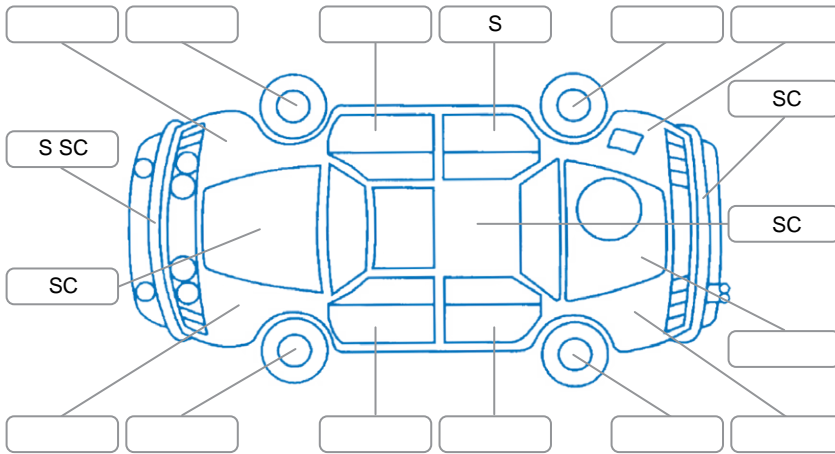

Report ID:	28,081,482	Version:	1
Created:	01 Apr 2026		

Make:	KIA	Model:	Sportage
Body Style:	SUV	Year:	2020
Rego No.:	NFF853	Rego Expiry:	15 Dec 2026
WoF Expiry:	14 Apr 2027	Odometer:	52,495 Kms
Good No.:	28081482	VIN:	KNAPM81AMM7854672
Next Service:	65000	Service History:	Yes

Key
 S = Scratch R = Rust C = Crack * = Decals W = Significant scuffs
 D = Dent PT = Paint defect P = Pin dent SC = Stone Chips

Note: some defects and blemishes may not be displayed in the diagram

Body Inspection Comments

Minor stonechips/crack on windscreen

Conditions During Body Inspection Dry

Under Carriage and Under Bonnet Inspection Comments

Front wheel drive

Interior Comments

Seats:	Good
Carpets:	Good
Panels:	Good
Dashboard:	Good