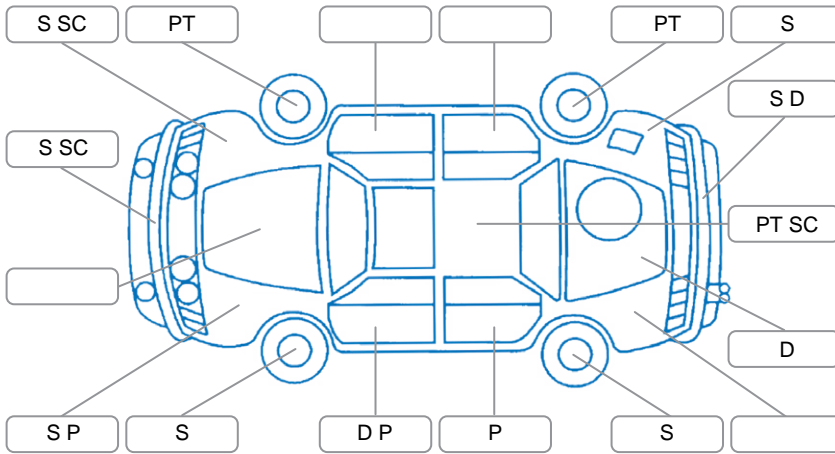

Report ID:	28,081,476	Version:	2
Created:	18 Apr 2026		

Make:	Holden	Model:	Colorado
Body Style:	Utility	Year:	2018
Rego No.:	LAP80	Rego Expiry:	11 Oct 2026
WoF Expiry:	14 Apr 2027	Odometer:	168,587 Kms
Good No.:	28081476	VIN:	MMU148EK0JH629638
Next Service:	178000 kms	Service History:	No

**Key**  
 S = Scratch    R = Rust    C = Crack    \* = Decals    W = Significant scuffs  
 D = Dent    PT = Paint defect    P = Pin dent    SC = Stone Chips

Note: some defects and blemishes may not be displayed in the diagram