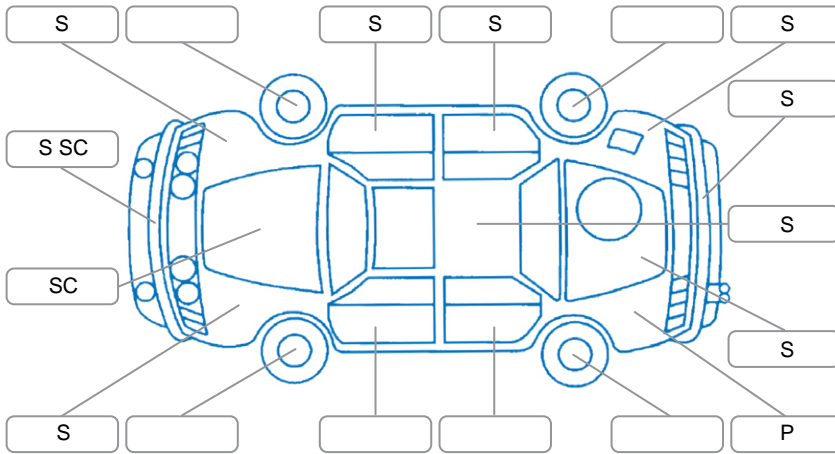

Report ID:	28,081,392	Version:	1
Created:	01 Apr 2026		

Make:	Honda	Model:	Jazz
Body Style:	Hatchback	Year:	2009
Rego No.:	JSR380	Rego Expiry:	09 Mar 2027
WoF Expiry:	06 Dec 2026	Odometer:	94,703 Kms
Good No.:	28081392	VIN:	JHMGE88509S203757
Next Service:	103000km	Service History:	No

**Key**  
 S = Scratch    R = Rust    C = Crack    \* = Decals    W = Significant scuffs  
 D = Dent    PT = Paint defect    P = Pin dent    SC = Stone Chips

Note: some defects and blemishes may not be displayed in the diagram