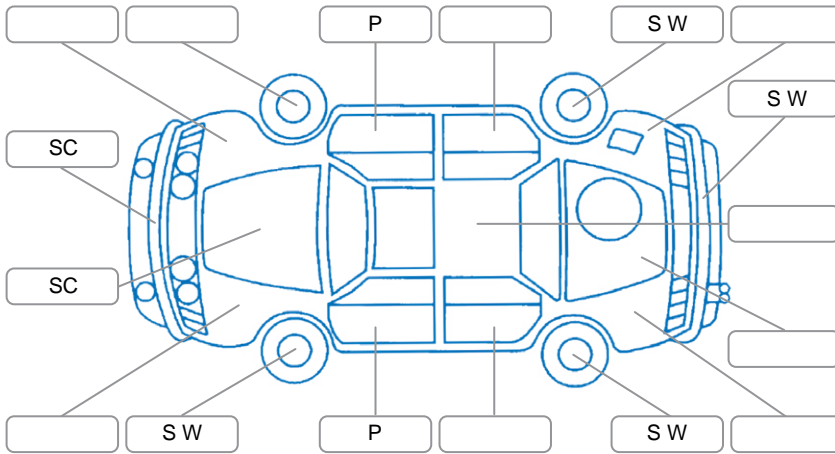

Report ID:	123	Version:	1
Created:	29 May 2026		

Make:	Mercedes-Benz	Model:	GLA
Body Style:	SUV	Year:	2016
Rego No.:	PRR873	Rego Expiry:	23 Sep 2026
WoF Expiry:	11 Jun 2027	Odometer:	102,771 Kms
Good No.:	28081316	VIN:	WDC1569082J260071
Next Service:	112,000 Kms	Service History:	No

Key
 S = Scratch R = Rust C = Crack * = Decals W = Significant scuffs
 D = Dent PT = Paint defect P = Pin dent SC = Stone Chips

Note: some defects and blemishes may not be displayed in the diagram

Body Inspection Comments

In Good Condition.

Conditions During Body Inspection

Dry

Under Carriage and Under Bonnet Inspection Comments

Front wheel drive.
 Freshly serviced.
 2 new tyres installed.

Interior Comments

Seats:	Good
Carpets:	Good
Panels:	Good
Dashboard:	Good