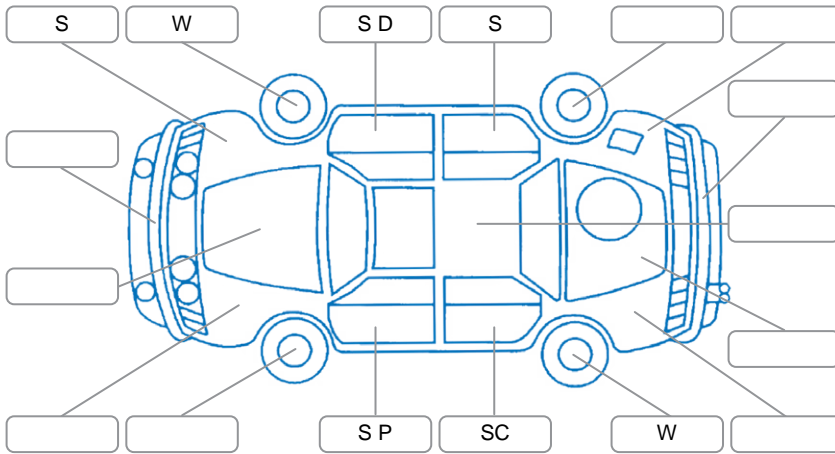

Report ID:	28,081,261	Version:	1
Created:	19 Apr 2026		

Make:	BMW	Model:	118D
Body Style:	Hatchback	Year:	2016
Rego No.:	PPL464	Rego Expiry:	28 Feb 2027
WoF Expiry:	06 Feb 2027	Odometer:	88,794 Kms
Good No.:	28081261	VIN:	WBA1S520705E93171
Next Service:	97,866 km	Service History:	No

Key
 S = Scratch R = Rust C = Crack * = Decals W = Significant scuffs
 D = Dent PT = Paint defect P = Pin dent SC = Stone Chips

Note: some defects and blemishes may not be displayed in the diagram

Body Inspection Comments

R/F headlight inner has slight moisture.

Conditions During Body Inspection Dry

Under Carriage and Under Bonnet Inspection Comments

Rear wheel drive.

Interior Comments

Seats:	Average
Carpets:	Average
Panels:	Average
Dashboard:	Average