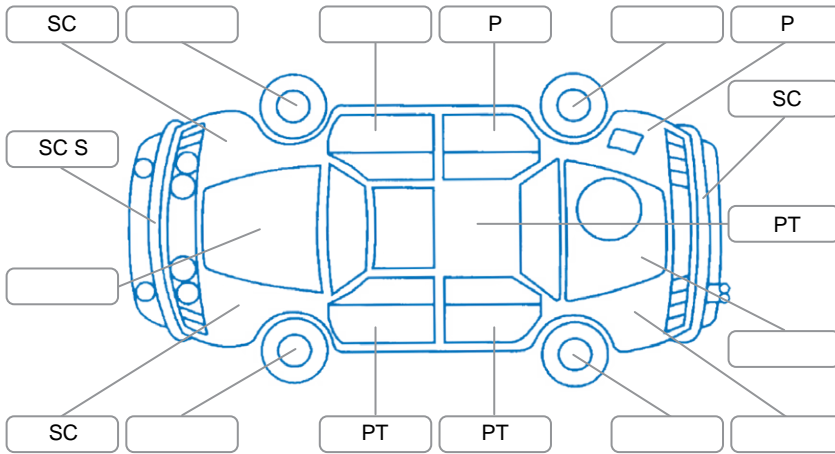

Report ID:	123	Version:	1
Created:	17 May 2026		

Make:	KIA	Model:	Sportage
Body Style:	SUV	Year:	2020
Rego No.:	MYL655	Rego Expiry:	27 Jul 2026
WoF Expiry:	29 May 2027	Odometer:	198,446 Kms
Good No.:	28081257	VIN:	KNAPM81AML7764862
Next Service:	209,000 kms	Service History:	No

**Key**  
 S = Scratch    R = Rust    C = Crack    \* = Decals    W = Significant scuffs  
 D = Dent    PT = Paint defect    P = Pin dent    SC = Stone Chips

Note: some defects and blemishes may not be displayed in the diagram