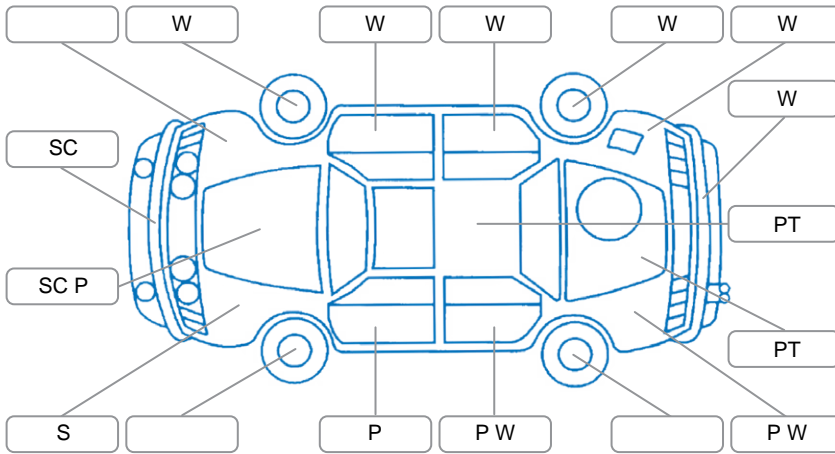

Report ID:	123	Version:	1
Created:	12 Apr 2026		

Make:	Mercedes-Benz	Model:	C-Class
Body Style:	Sedan	Year:	2008
Rego No.:	QEG277	Rego Expiry:	13 Sep 2026
WoF Expiry:	08 Jan 2027	Odometer:	109,000 Kms
Good No.:	28081242	VIN:	WDD2040412A127003
Next Service:		Service History:	

Key
 S = Scratch R = Rust C = Crack * = Decals W = Significant scuffs
 D = Dent PT = Paint defect P = Pin dent SC = Stone Chips

Note: some defects and blemishes may not be displayed in the diagram

Body Inspection Comments

In fair condition.

Conditions During Body Inspection

Wet

Under Carriage and Under Bonnet Inspection Comments

Minor oil leak.
 Front sway bar link boots are showing signs of leaking.

Interior Comments

Seats:	Good
Carpets:	Good
Panels:	Good
Dashboard:	Good