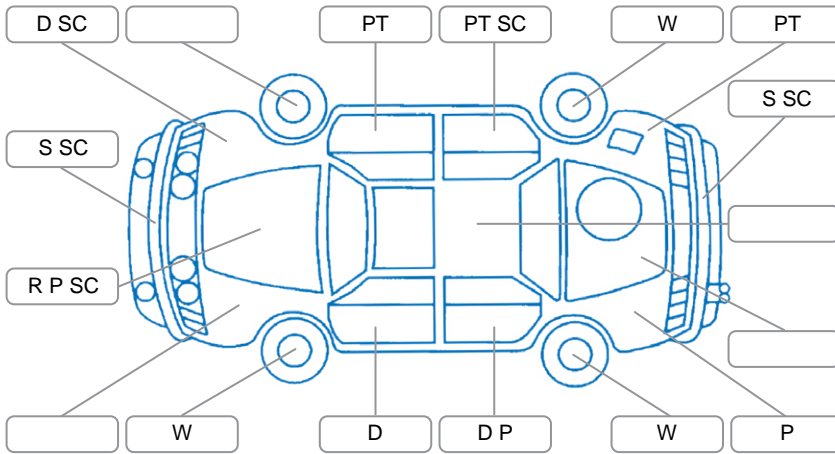

Report ID:	28,081,177	Version:	1
Created:	01 Apr 2026		

Make:	Toyota	Model:	Aurion
Body Style:	Sedan	Year:	2010
Rego No.:	FLB361	Rego Expiry:	10 Jul 2026
WoF Expiry:	31 Oct 2026	Odometer:	239,038 Kms
Good No.:	28081177	VIN:	6T153KK400X336273
Next Service:	243,000 Kms	Service History:	Yes

Key

S = Scratch R = Rust C = Crack * = Decals W = Significant scuffs
 D = Dent PT = Paint defect P = Pin dent SC = Stone Chips

Note: some defects and blemishes may not be displayed in the diagram

Body Inspection Comments

Dent in sill above right rear door
 Small stone chip in front windscreen

Conditions During Body Inspection

Dry

Under Carriage and Under Bonnet Inspection Comments

2WD
 Engine oil weep and seepage

Interior Comments