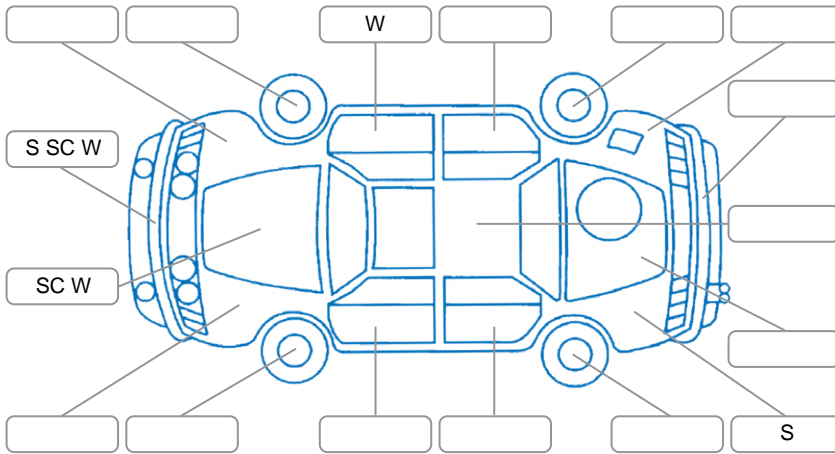

Report ID:	28,080,973	Version:	1
Created:	02 Apr 2026		

Make:	Nissan	Model:	X-Trail
Body Style:	Wagon	Year:	2010
Rego No.:	NMG483	Rego Expiry:	25 Sep 2026
WoF Expiry:	10 Apr 2027	Odometer:	171,050 Kms
Good No.:	28080973	VIN:	7AT0DH6LX21117571
Next Service:	181000	Service History:	No

**Key**

S = Scratch    R = Rust    C = Crack    \* = Decals    W = Significant scuffs  
 D = Dent    PT = Paint defect    P = Pin dent    SC = Stone Chips

Note: some defects and blemishes may not be displayed in the diagram