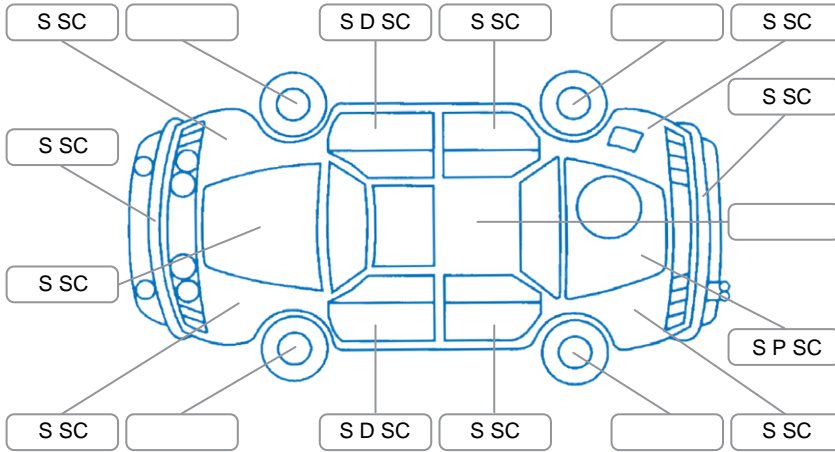

Report ID:	28,080,956	Version:	1
Created:	30 Mar 2026		

Make:	Holden	Model:	Colorado
Body Style:	Utility	Year:	2015
Rego No.:	JJR78	Rego Expiry:	23 Sep 2026
WoF Expiry:	10 Nov 2026	Odometer:	226,966 Kms
Good No.:	28080956	VIN:	MMU148FK0GH612752
Next Service:	due	Service History:	No

Key

S = Scratch R = Rust C = Crack * = Decals W = Significant scuffs
 D = Dent PT = Paint defect P = Pin dent SC = Stone Chips

Note: some defects and blemishes may not be displayed in the diagram

Body Inspection Comments

General Comments

Major steering pump noise on hard lock/rattle knock sound on idle/transmission hard shifts/

Road Conditions During Test Drive

Dry

Engine Timing Mechanism

Timing Chain

Evidence of Cam Belt Replacement