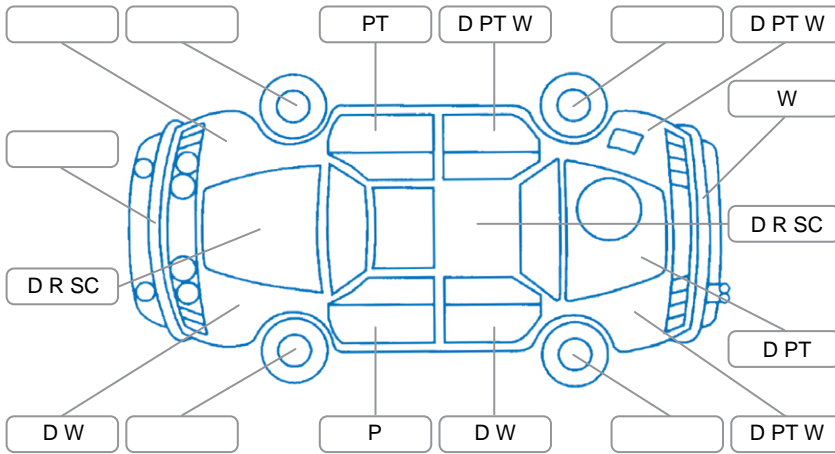

Report ID:	28,080,892	Version:	1
Created:	27 Mar 2026		

Make:	Mercedes-Benz	Model:	Vito
Body Style:	Van	Year:	2017
Rego No.:	KJE631	Rego Expiry:	06 Jun 2026
WoF Expiry:	19 Feb 2027	Odometer:	232,349 Kms
Good No.:	28080892	VIN:	WDF44760123252497
Next Service:	no sticker	Service History:	No

Key

S = Scratch R = Rust C = Crack * = Decals W = Significant scuffs
 D = Dent PT = Paint defect P = Pin dent SC = Stone Chips

Note: some defects and blemishes may not be displayed in the diagram

Body Inspection Comments

- Poor paint condition
- Rear bumper misaligned
- Right taillight cracked
- Rear badge missing

Conditions During Body Inspection: Wet Dry

Under Carriage and Under Bonnet Inspection Comments

Interior Comments