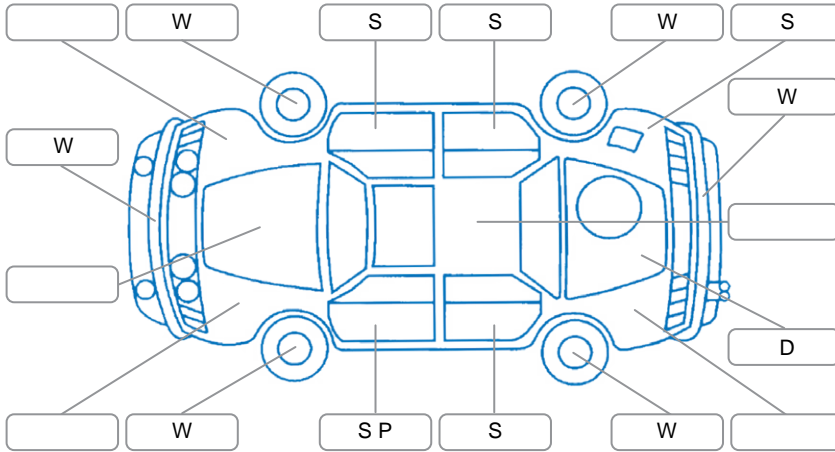

Report ID:	28,080,790	Version:	1
Created:	24 Apr 2026		

Make:	Honda	Model:	Odyssey
Body Style:	Wagon	Year:	2011
Rego No.:	NGQ677	Rego Expiry:	27 Jul 2026
WoF Expiry:	23 Jan 2027	Odometer:	80,298 Kms
Good No.:	28080790	VIN:	7AT08G61X20126825
Next Service:	90,300 km	Service History:	Yes

Key

S = Scratch R = Rust C = Crack * = Decals W = Significant scuffs
 D = Dent PT = Paint defect P = Pin dent SC = Stone Chips

Note: some defects and blemishes may not be displayed in the diagram

Body Inspection Comments

Conditions During Body Inspection: Wet

Under Carriage and Under Bonnet Inspection Comments

Front wheel drive.
 Freshly serviced.
 4 new tyres installed.
 New battery installed.

Interior Comments

Seats:	Average
Carpets:	Average
Panels:	Average
Dashboard:	Average