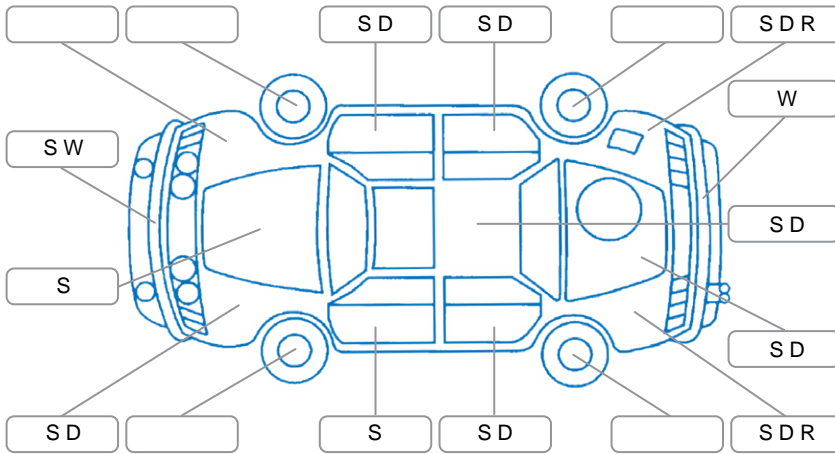

Report ID:	28,080,726	Version:	1
Created:	29 Mar 2026		

Make:	Mercedes-Benz	Model:	Sprinter
Body Style:	Van	Year:	2016
Rego No.:	KFW970	Rego Expiry:	05 Jun 2026
WoF Expiry:	01 Jul 2026	Odometer:	277,935 Kms
Good No.:	28080726	VIN:	WDB9066332P331063
Next Service:	291875km	Service History:	No

Key
 S = Scratch R = Rust C = Crack * = Decals W = Significant scuffs
 D = Dent PT = Paint defect P = Pin dent SC = Stone Chips

Note: some defects and blemishes may not be displayed in the diagram

Body Inspection Comments

Left headlight has scratches.

Conditions During Body Inspection

Dry

Under Carriage and Under Bonnet Inspection Comments

Interior Comments

Seats:	drivers base pad worn.
Carpets:	Average
Panels:	Average
Dashboard:	Average