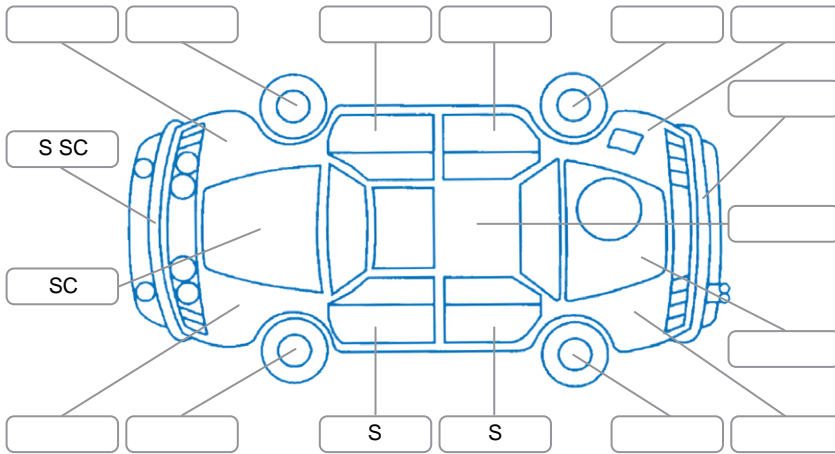

Report ID:	28,080,676	Version:	4
Created:	09 Apr 2026		

Make:	Ford	Model:	Transit
Body Style:	Van	Year:	2021
Rego No.:	NLH653	Rego Expiry:	19 Oct 2026
WoF Expiry:	21 Apr 2027	Odometer:	92,226 Kms
Good No.:	28080676	VIN:	WFOYXXTTGYLT50512
Next Service:	102,000 Kms	Service History:	Yes

**Key**  
 S = Scratch    R = Rust    C = Crack    \* = Decals    W = Significant scuffs  
 D = Dent    PT = Paint defect    P = Pin dent    SC = Stone Chips

Note: some defects and blemishes may not be displayed in the diagram