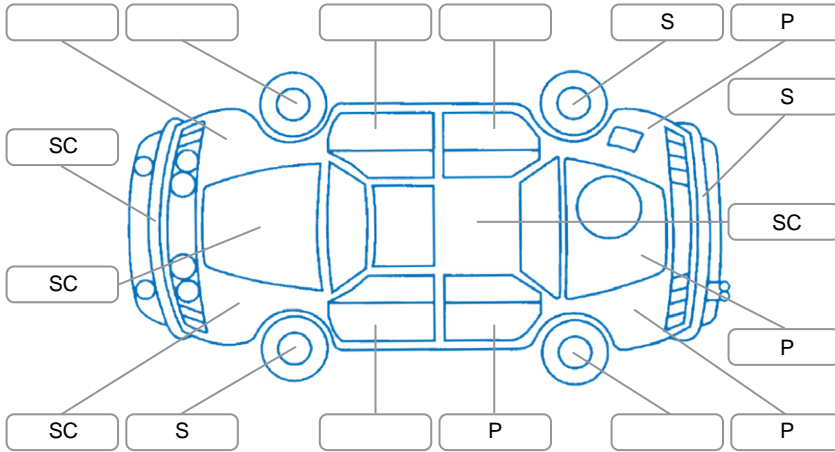

Key

S = Scratch R = Rust C = Crack * = Decals W = Significant scuffs
 D = Dent PT = Paint defect P = Pin dent SC = Stone Chips

Note: some defects and blemishes may not be displayed in the diagram

Body Inspection Comments

Drivers inner sill dented.

Conditions During Body Inspection

Dry

Under Carriage and Under Bonnet Inspection Comments

Interior Comments

Seats:	Average.
Carpets:	Average
Panels:	Average
Dashboard:	Good

General Comments