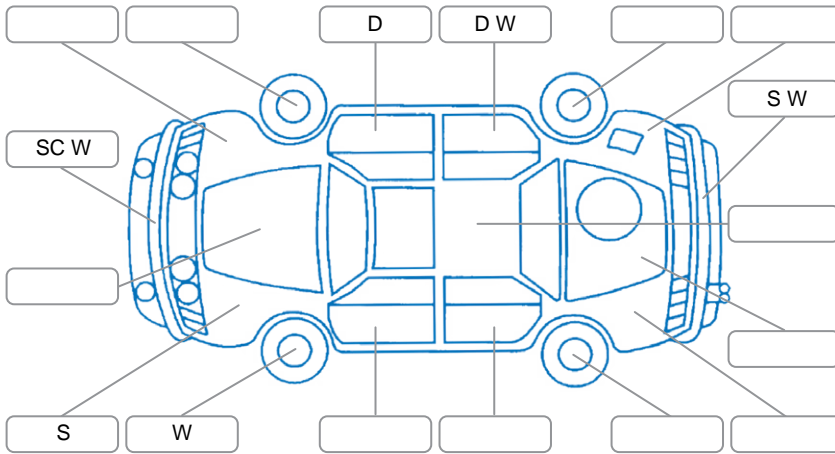

Report ID:	28,080,567	Version:	3
Created:	10 Apr 2026		

Make:	Subaru	Model:	Legacy
Body Style:	Sedan	Year:	2010
Rego No.:	NZY273	Rego Expiry:	06 Apr 2026
WoF Expiry:	01 Apr 2027	Odometer:	141,080 Kms
Good No.:	28080567	VIN:	7AT0GF0BX21015393
Next Service:	155000	Service History:	No

Key
 S = Scratch R = Rust C = Crack * = Decals W = Significant scuffs
 D = Dent PT = Paint defect P = Pin dent SC = Stone Chips

Note: some defects and blemishes may not be displayed in the diagram

Body Inspection Comments

Conditions During Body Inspection: Wet Dry

Under Carriage and Under Bonnet Inspection Comments

Interior Comments

Seats:	Good
Carpets:	Good
Panels:	Good
Dashboard:	Good

General Comments

Road Conditions During Test Drive	Wet		
Engine Timing Mechanism	Cambelt		
Evidence of Cam Belt Replacement	<input checked="" type="checkbox"/> Yes	<input type="checkbox"/> No	97,931 Kms
Inspected by:	Greg Morgan		
Published by:	Stuart Manson		
Inspection Date:	26 Mar 2026		