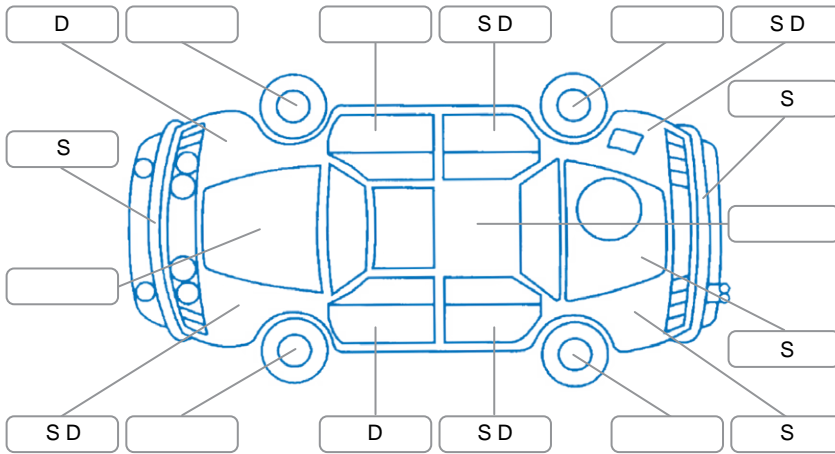

Report ID:	28,080,551	Version:	4
Created:	01 May 2026		

Make:	Subaru	Model:	Exiga
Body Style:	Wagon	Year:	2014
Rego No.:	QUU973	Rego Expiry:	23 Sep 2026
WoF Expiry:	20 Dec 2026	Odometer:	113,140 Kms
Good No.:	28080551	VIN:	7AT0GF1RX24012253
Next Service:	123,000 Kms	Service History:	No

**Key**

S = Scratch    R = Rust    C = Crack    \* = Decals    W = Significant scuffs  
 D = Dent    PT = Paint defect    P = Pin dent    SC = Stone Chips

Note: some defects and blemishes may not be displayed in the diagram