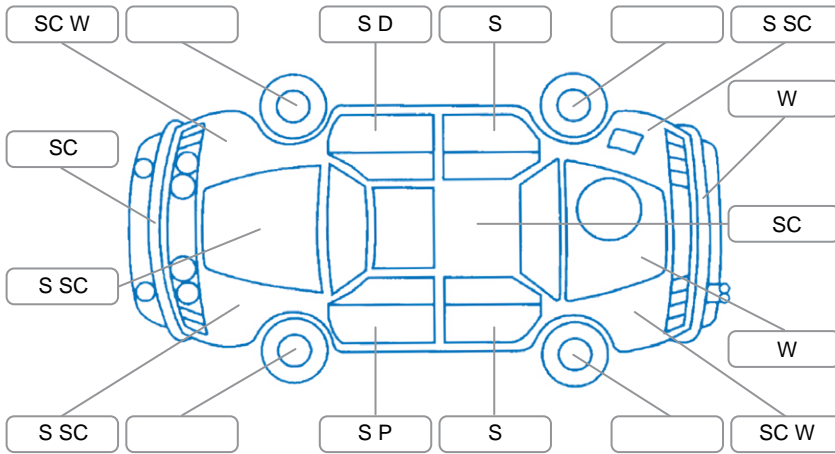

Report ID:	28,080,449	Version:	1
Created:	27 Mar 2026		

Make:	Subaru	Model:	Impreza
Body Style:	Sedan	Year:	2010
Rego No.:	GEJ16	Rego Expiry:	11 Jul 2026
WoF Expiry:	19 Jan 2027	Odometer:	233,445 Kms
Good No.:	28080449	VIN:	JF1GEEKD3AG010865
Next Service:	238,600km	Service History:	Yes

Key
 S = Scratch R = Rust C = Crack * = Decals W = Significant scuffs
 D = Dent PT = Paint defect P = Pin dent SC = Stone Chips

Note: some defects and blemishes may not be displayed in the diagram

Body Inspection Comments

- Windscreen stone chips
- Boot moisture
- Left low beam not working

Conditions During Body Inspection: Dry

Under Carriage and Under Bonnet Inspection Comments

- Engine oil sump seep
- 4 wheel drive

Interior Comments