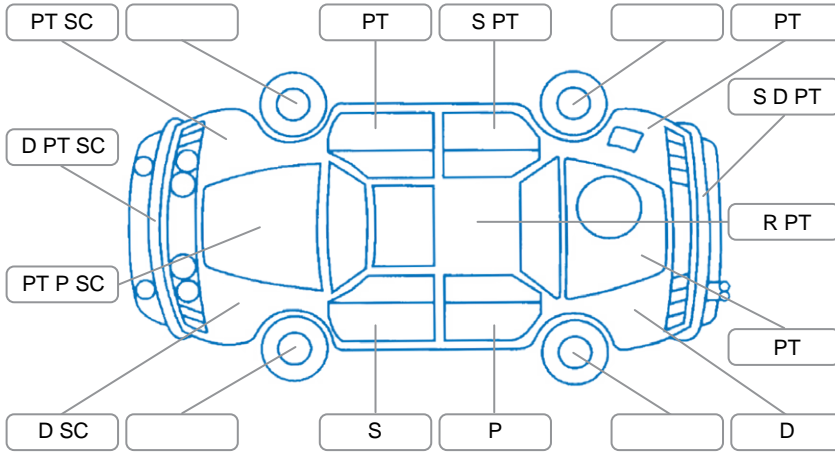

Report ID:	28,080,431	Version:	1
Created:	01 May 2026		

Make:	Toyota	Model:	Corolla
Body Style:	Hatchback	Year:	2013
Rego No.:	GTU284	Rego Expiry:	19 Jul 2026
WoF Expiry:	15 May 2027	Odometer:	129,935 Kms
Good No.:	28080431	VIN:	JTNKU3JE30J016899
Next Service:	139,000 Kms	Service History:	No

**Key**

S = Scratch    R = Rust    C = Crack    \* = Decals    W = Significant scuffs  
 D = Dent    PT = Paint defect    P = Pin dent    SC = Stone Chips

Note: some defects and blemishes may not be displayed in the diagram