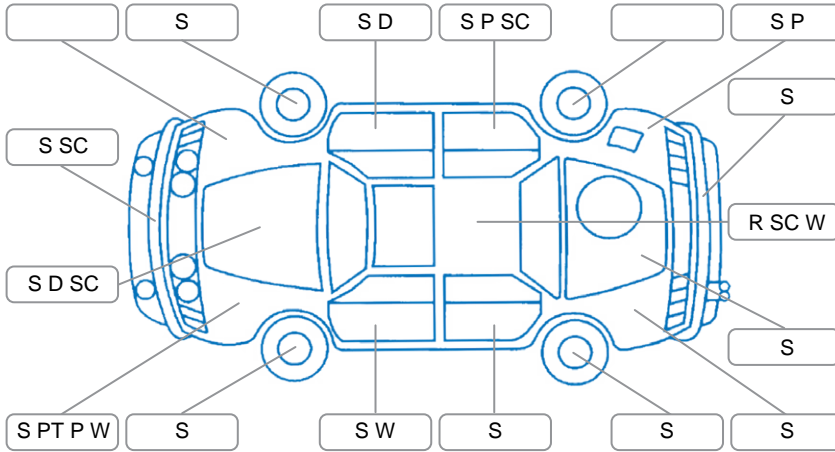

Report ID:	28,080,420	Version:	1
Created:	02 Apr 2026		

Make:	Suzuki	Model:	Swift
Body Style:	Hatchback	Year:	2012
Rego No.:	GNY894	Rego Expiry:	21 Aug 2026
WoF Expiry:	14 Apr 2027	Odometer:	147,742 Kms
Good No.:	28080420	VIN:	JSAFZC82S00130928
Next Service:	157,739km's	Service History:	No

Key

S = Scratch R = Rust C = Crack * = Decals W = Significant scuffs
D = Dent PT = Paint defect P = Pin dent SC = Stone Chips

Note: some defects and blemishes may not be displayed in the diagram

Body Inspection Comments

Large chips of paint off left front door panel. Left side wing mirror indicator repeater has a crack in it. Paint peeling off bottom rear corner of left front guard.

Conditions During Body Inspection: Dry