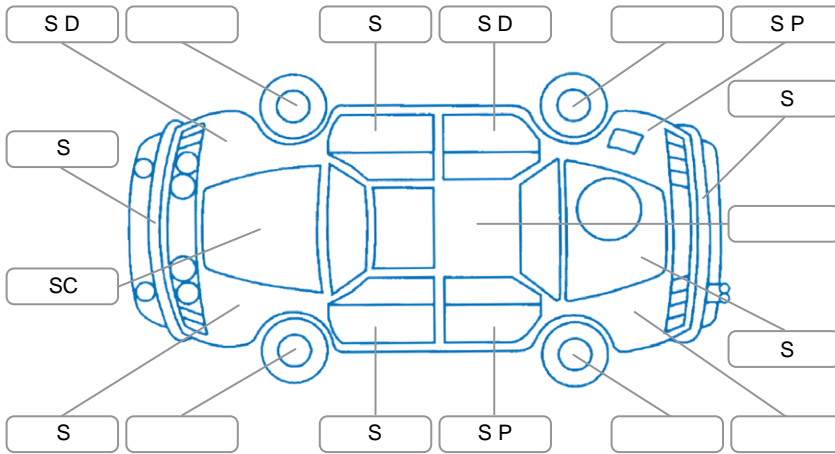

Report ID:	28,080,408	Version:	1
Created:	27 Mar 2026		

Make:	Mitsubishi	Model:	Outlander
Body Style:	Wagon	Year:	2007
Rego No.:	HSC57	Rego Expiry:	03 Jul 2026
WoF Expiry:	29 Jun 2026	Odometer:	244,551 Kms
Good No.:	28080408	VIN:	7AT0CJ3MX14106386
Next Service:	Unknown.	Service History:	No

Key

S = Scratch R = Rust C = Crack * = Decals W = Significant scuffs
D = Dent PT = Paint defect P = Pin dent SC = Stone Chips

Note: some defects and blemishes may not be displayed in the diagram

Body Inspection Comments

Front bumper not sitting completely flush.
Front grill paint peel.

Conditions During Body Inspection

Wet

Under Carriage and Under Bonnet Inspection Comments

Right inner CV boot split.

Interior Comments

Seats:	Poor
Carpets:	Average
Panels:	Average
Dashboard:	Average