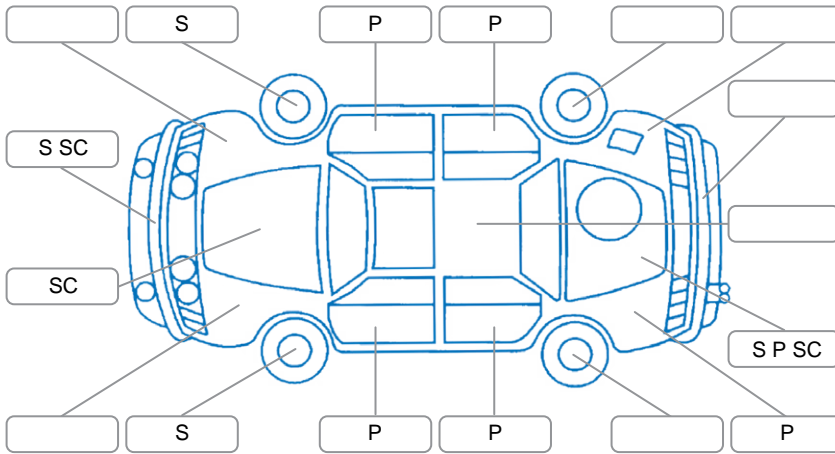

Key
 S = Scratch R = Rust C = Crack * = Decals W = Significant scuffs
 D = Dent PT = Paint defect P = Pin dent SC = Stone Chips

Note: some defects and blemishes may not be displayed in the diagram

Body Inspection Comments

No oil on dipstick.

Conditions During Body Inspection

Wet

Under Carriage and Under Bonnet Inspection Comments

Minor oil leaks.

Interior Comments

Seats: Average

Carpets: Poor