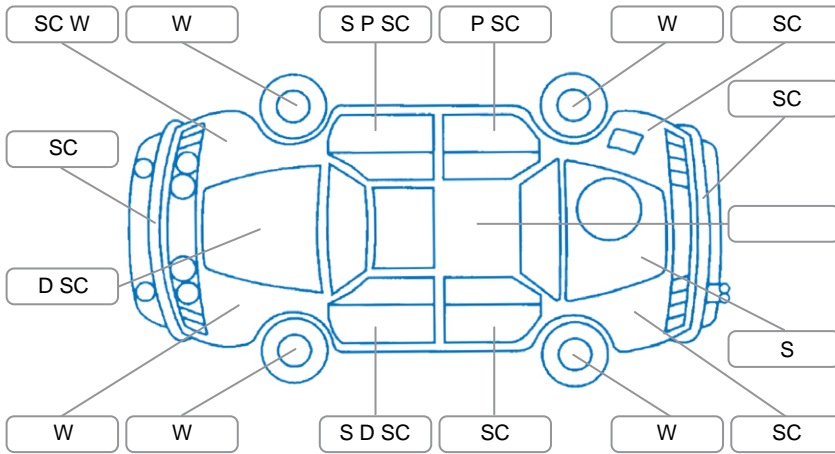

Report ID:	28,080,355	Version:	4
Created:	25 May 2026		

Make:	Ford	Model:	Escape
Body Style:	SUV	Year:	2018
Rego No.:	LPM117	Rego Expiry:	15 Aug 2026
WoF Expiry:	16 Apr 2027	Odometer:	187,590 Kms
Good No.:	28080355	VIN:	WF0AXXWPM AJY00050
Next Service:	198,000 Kms	Service History:	No

Key
 S = Scratch R = Rust C = Crack * = Decals W = Significant scuffs
 D = Dent PT = Paint defect P = Pin dent SC = Stone Chips

Note: some defects and blemishes may not be displayed in the diagram

Body Inspection Comments

Conditions During Body Inspection: Dry

Under Carriage and Under Bonnet Inspection Comments

Interior Comments

Seats:	Good
Carpets:	Good
Panels:	Good
Dashboard:	Good

General Comments

Road Conditions During Test Drive	Dry	
Engine Timing Mechanism	Timing Chain	
Evidence of Cam Belt Replacement	<input type="checkbox"/> Yes <input type="checkbox"/> No	Kms
Inspected by:	Jaden Jenkins	
Published by:	Maioa Vaeloto	
Inspection Date:	10 Apr 2026	