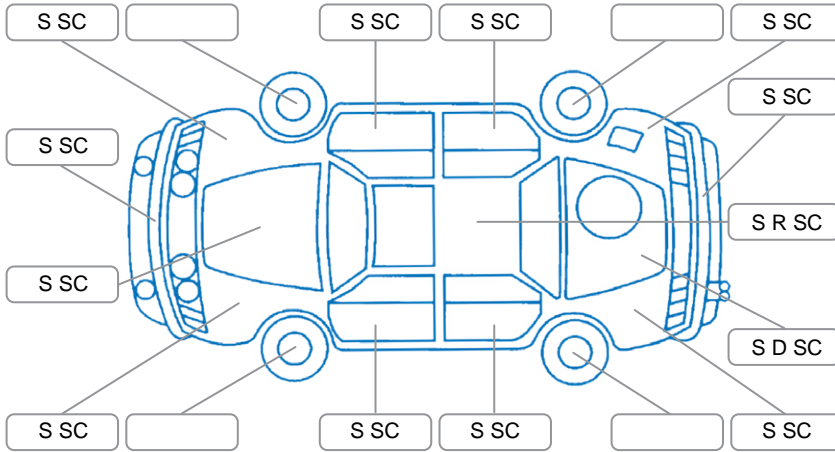

Report ID:	28,080,289	Version:	2
Created:	26 Mar 2026		

Make:	Foton	Model:	View CS2
Body Style:	Van	Year:	2016
Rego No.:	KBC31	Rego Expiry:	12 Sep 2026
WoF Expiry:	26 Aug 2026	Odometer:	230,538 Kms
Good No.:	28080289	VIN:	LVAC2ZBB0FS044529
Next Service:	240000	Service History:	No

**Key**

S = Scratch    R = Rust    C = Crack    \* = Decals    W = Significant scuffs  
 D = Dent    PT = Paint defect    P = Pin dent    SC = Stone Chips

Note: some defects and blemishes may not be displayed in the diagram

**Body Inspection Comments**

Gearstick boot misaligned/lh indicator blown/

Conditions During Body Inspection

Wet

**Under Carriage and Under Bonnet Inspection Comments**

2wd/engine oil leak/

**Interior Comments**