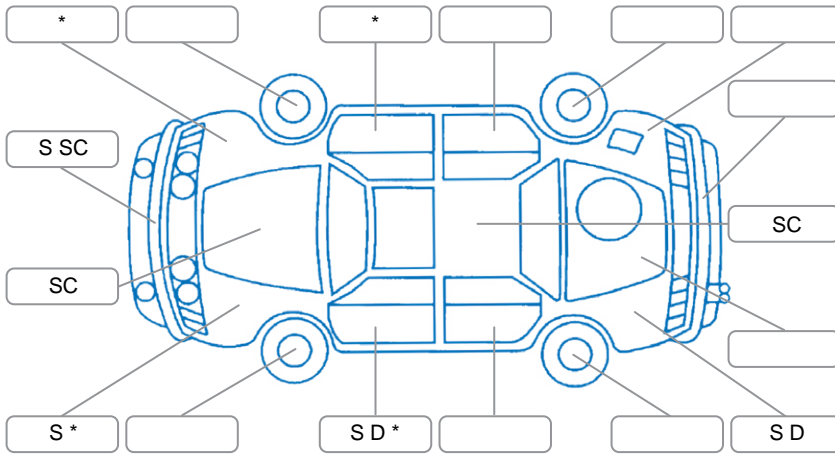

Report ID:	28,080,270	Version:	1
Created:	01 Apr 2026		

Make:	Ford	Model:	Ranger
Body Style:	Utility	Year:	2017
Rego No.:	KJZ454	Rego Expiry:	12 May 2026
WoF Expiry:	03 Mar 2026	Odometer:	112,665 Kms
Good No.:	28080270	VIN:	MNAUMAF80GW656142
Next Service:	110000	Service History:	Yes

Key

S = Scratch R = Rust C = Crack * = Decals W = Significant scuffs
 D = Dent PT = Paint defect P = Pin dent SC = Stone Chips

Note: some defects and blemishes may not be displayed in the diagram

Body Inspection Comments

Conditions During Body Inspection: Dry

Under Carriage and Under Bonnet Inspection Comments

Interior Comments

Seats:	Good
Carpets:	Good
Panels:	Good
Dashboard:	Good

General Comments

Road Conditions During Test Drive	Dry	
Engine Timing Mechanism	Timing Chain	
Evidence of Cam Belt Replacement	<input type="checkbox"/> Yes <input type="checkbox"/> No	Kms
Inspected by:	Greg Morgan	
Published by:	Francois Kleyn	
Inspection Date:	27 Mar 2026	