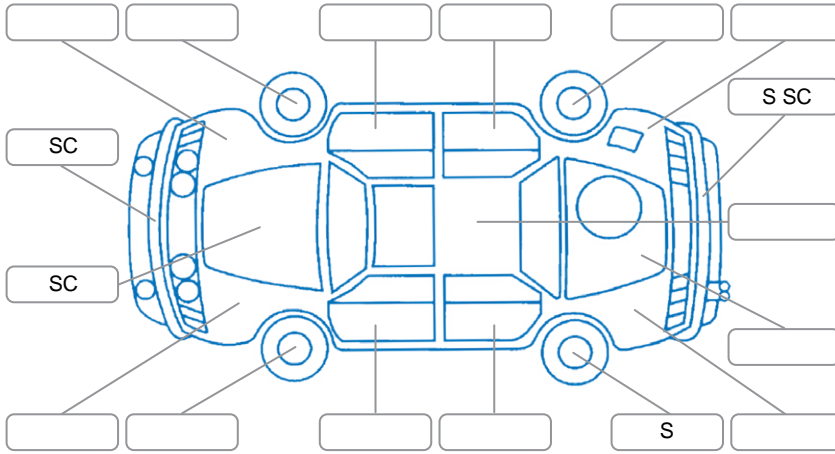

Report ID:	28,080,166	Version:	2
Created:	10 Apr 2026		

Make:	Holden	Model:	Trax
Body Style:	SUV	Year:	2018
Rego No.:	LEQ583	Rego Expiry:	22 Aug 2026
WoF Expiry:	20 Mar 2027	Odometer:	74,447 Kms
Good No.:	28080166	VIN:	KL3BA7689JB516006
Next Service:	84,465 Kms	Service History:	No

Key

S = Scratch R = Rust C = Crack * = Decals W = Significant scuffs
 D = Dent PT = Paint defect P = Pin dent SC = Stone Chips

Note: some defects and blemishes may not be displayed in the diagram

Body Inspection Comments