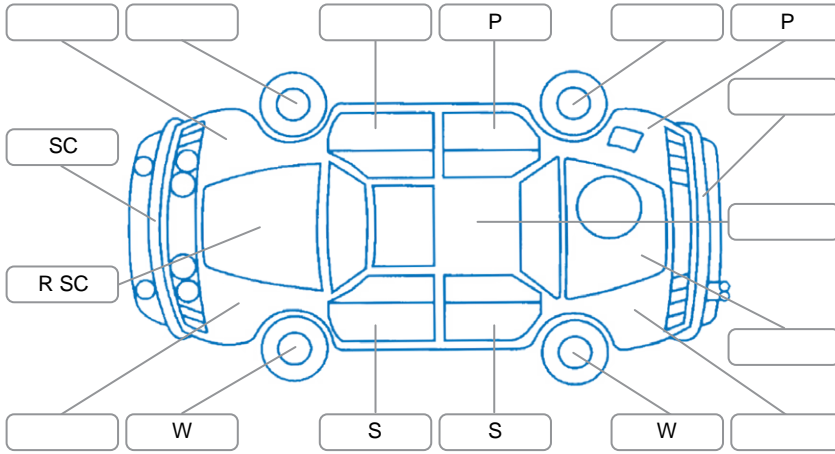

Report ID:	28,080,150	Version:	2
Created:	02 Apr 2026		

Make:	Honda	Model:	HR-V
Body Style:	SUV	Year:	2017
Rego No.:	KNY999	Rego Expiry:	15 May 2026
WoF Expiry:	01 Apr 2027	Odometer:	82,779 Kms
Good No.:	28080150	VIN:	MRHRU5870GP064878
Next Service:	92,000 Kms	Service History:	Yes

Key

S = Scratch R = Rust C = Crack * = Decals W = Significant scuffs
 D = Dent PT = Paint defect P = Pin dent SC = Stone Chips

Note: some defects and blemishes may not be displayed in the diagram

Body Inspection Comments