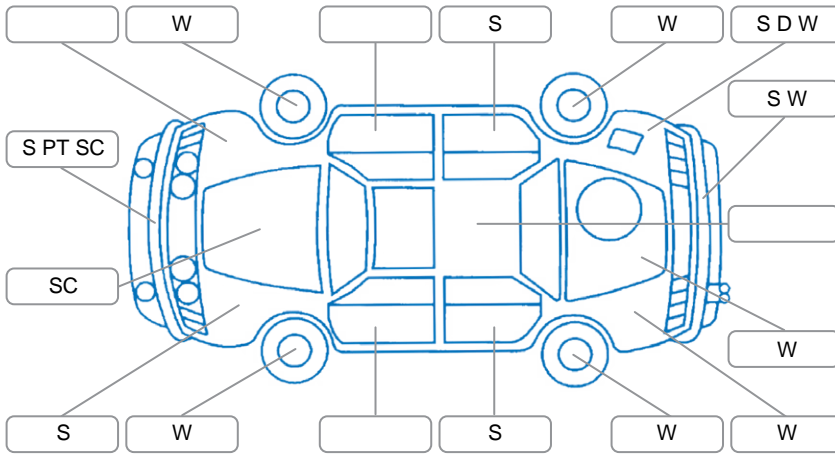

Key
 S = Scratch R = Rust C = Crack * = Decals W = Significant scuffs
 D = Dent PT = Paint defect P = Pin dent SC = Stone Chips

Note: some defects and blemishes may not be displayed in the diagram

Body Inspection Comments

Windscreen stone chips

Conditions During Body Inspection

Wet

Under Carriage and Under Bonnet Inspection Comments

Engine oil leaks
 4 wheel drive

Interior Comments

Seats:	Good
Carpets:	Good
Panels:	Good
Dashboard:	Good